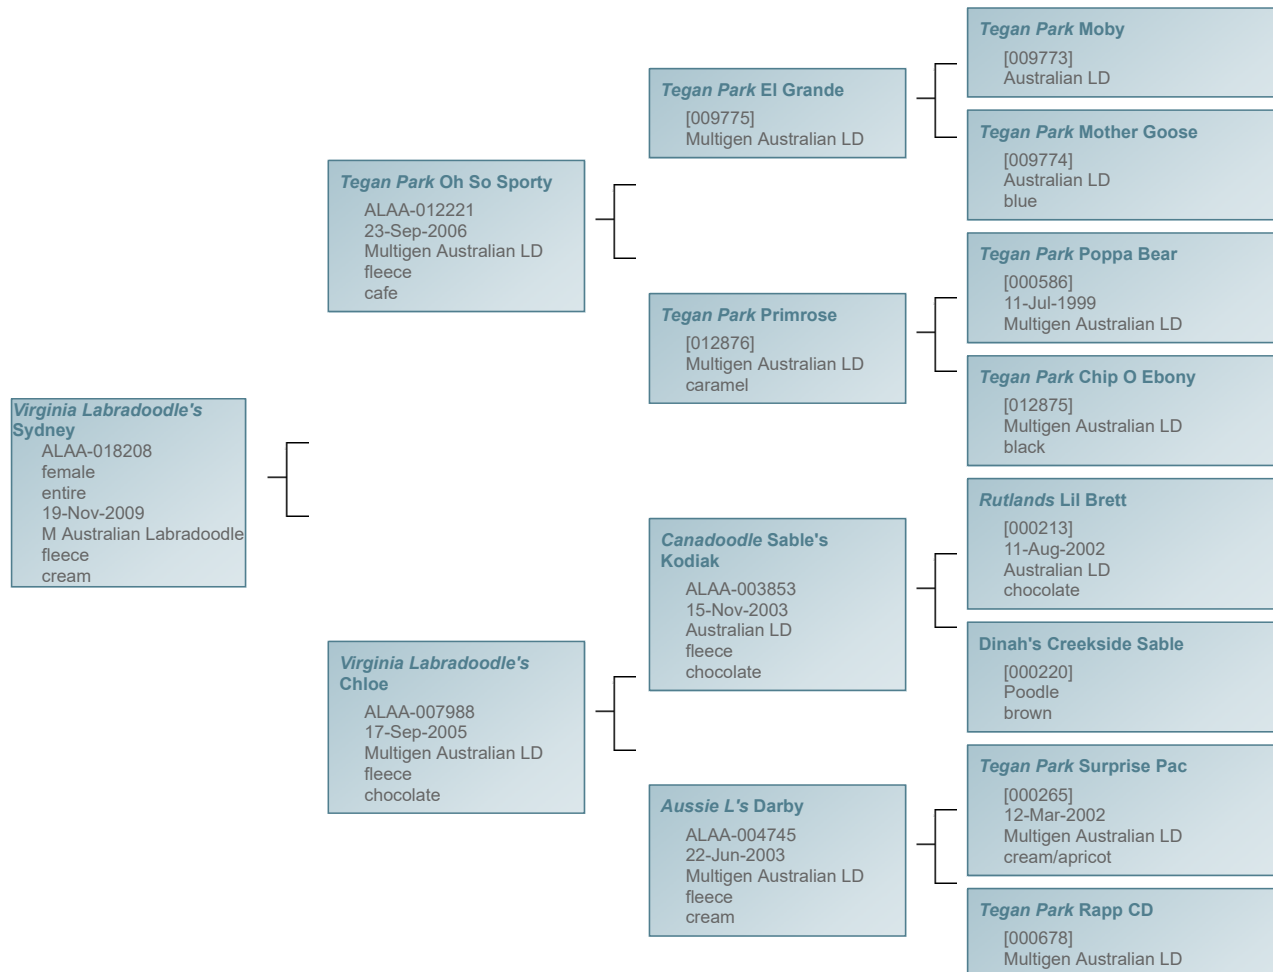

ALAA
**AUSTRALIAN
 LABRADOODLE**
 ASSOCIATION OF AMERICA
 DEDICATED TO RESPONSIBLE BREEDING
 EST: 2004

[Home](#) | [About Us](#) | [Breeder Membership](#) | [Pet Membership](#) | [Find a Breeder](#) | [Breeder Roundtable](#) | [Get Connected](#) | [Contact Us](#)

[ALAA Home](#) » [Member Services](#) » [Pedigree](#)

Dog Pedigree - *Virginia Labradoodle's Sydney*

[New Search](#)

The ALAA database is intended as an opportunity for members to share information. The ALAA relies on the pedigree and medical testing information provided by its member breeders and reports the information submitted. The information has not been independently verified by the ALAA and the ALAA does not guarantee or warrant the information. Any use of or reliance upon the information is at the user's risk.